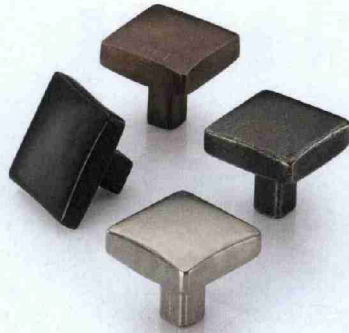

products **covid-19 solutions**

9