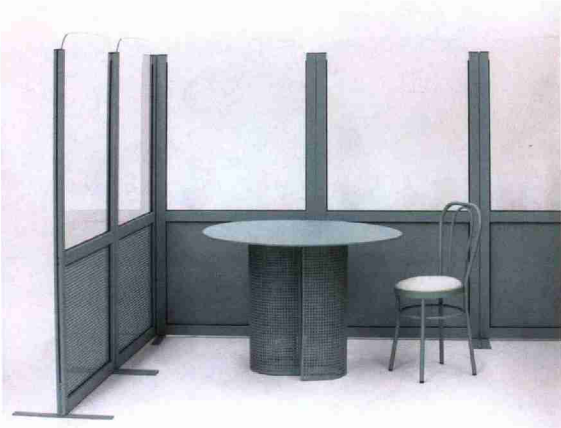

2
 Offered in three styles and made of clear acrylic in two thickness options, **Raydoor's** Barriers collection of partition panels are fully framed to visually signal a sense of separation while allowing patrons to interact. RAYDOOR.COM

4
 Featuring two lacquered aluminum frames, the suspended mesh of **Kriskadecor's** decorative perimeter Shaped Frame can be fashioned into a variety of organic and geometric shapes. KRISKADECOR.US

products **covid-19 solutions**

5

6

7

8

5

Made of galvanized steel, aluminum, and methacrylate, **iSimar**'s modular indoor-outdoor Mario screens can be outfitted in metal, upholstery, metal patterns, tapiz, or left transparent. ISIMAR.ES

7

Tuuci's Shade Shield—a parasol accessory offered in nine widths—is affixed to the umbrella with fabric ties looped over the ribbed edges of the frame and under the canopy fabric. TUUCI.COM

8

Yellow Goat Design's 3D Large Leaf cleanable screen features a botanical design etched onto acrylic at a shallow depth for a subtle look that easily allows for social distancing. YELLOWGOATDESIGN.COM