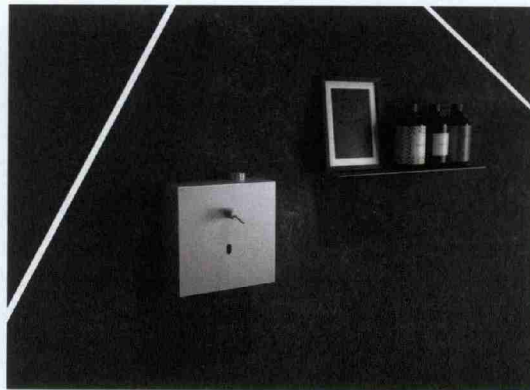

10

9

Ashley Norton expanded its Solid Bronze collection to include leversets, cabinet knobs, and cabinet pulls in a range of styles. As an alloy of copper, bronze has the ability to kill harmful microbes. ASHLEYNORTON.COM

10

Freestanding, wall-mounted, or floor-mounted, **Purificare-US's** touchless hand-sanitizer dispensers are made of highly durable stainless steel and automatically dispense sanitizer with no waste. PURIFICARE-US.COM